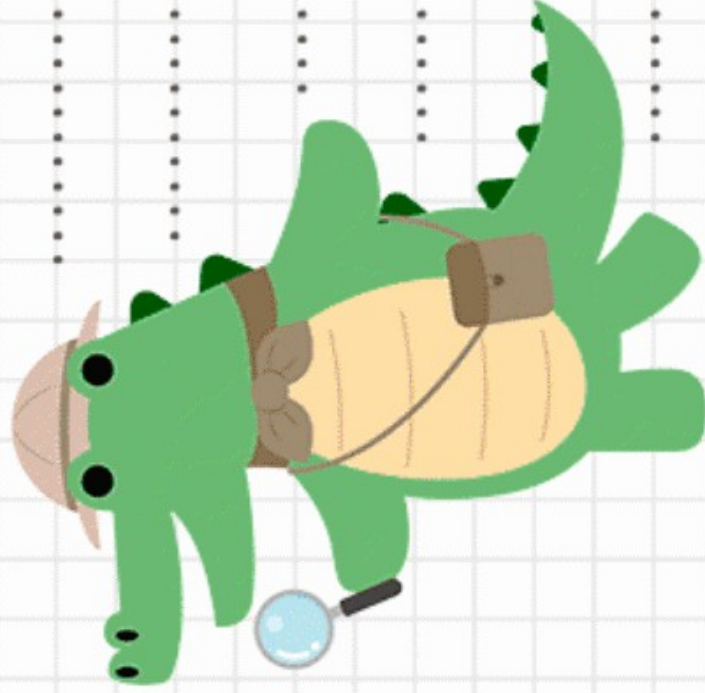

## GRAFOMOTRICIDAD - TRAZOS

.....

Grafomotricidad (tema: selva)

.....

.....  
Este cuaderno es gratuito, consigue más en [www.edufichas.com](http://www.edufichas.com)  
.....

*gracias*

www.edufichas.com

The illustration shows two cartoon zebras, one light brown and one light grey, facing each other. Three red hearts are positioned between them. The entire scene is set on a grid background with horizontal dotted lines for tracing practice.

www.edufichas.com

Nombre: ..... Fecha: ..... Curso: .....

The main area of the page is a large grid for tracing. It contains two rows of dotted uppercase letters: 'E', 'F', and 'L'. In the center of the grid is a cartoon illustration of a grey elephant with a pink nose, a trunk with black and white stripes, and a watermark 'edufichas.com' on its side. The grid lines are light grey, and the entire page is framed by a blue border.

www.edufichas.com

edufichas.com

edufichas.com

www.edufichas.com

A large grid for tracing practice. It contains two rows of dotted uppercase letters 'O' and 'o' for tracing. The grid is bounded by a blue line. At the bottom of the grid, there are two cartoon animals: a yellow tiger with black stripes on the left and a yellow lion with a brown mane on the right. The tiger is standing on its hind legs with its front paws raised. The lion is sitting down. The website address 'www.edufichas.com' is written vertically in the center of the grid.

www.edufichas.com

The page features a large grid for tracing. A dotted line starts at the top left and follows a wavy path across the grid. In the top right corner, there is a cartoon illustration of a yellow tiger wearing a brown hat, driving a yellow car. The tiger is smiling and looking forward. The car has a white bumper and black wheels. A palm tree with green leaves and brown coconuts is positioned behind the car. The text 'edufichas.com' is written in a light blue font across the tiger's face.