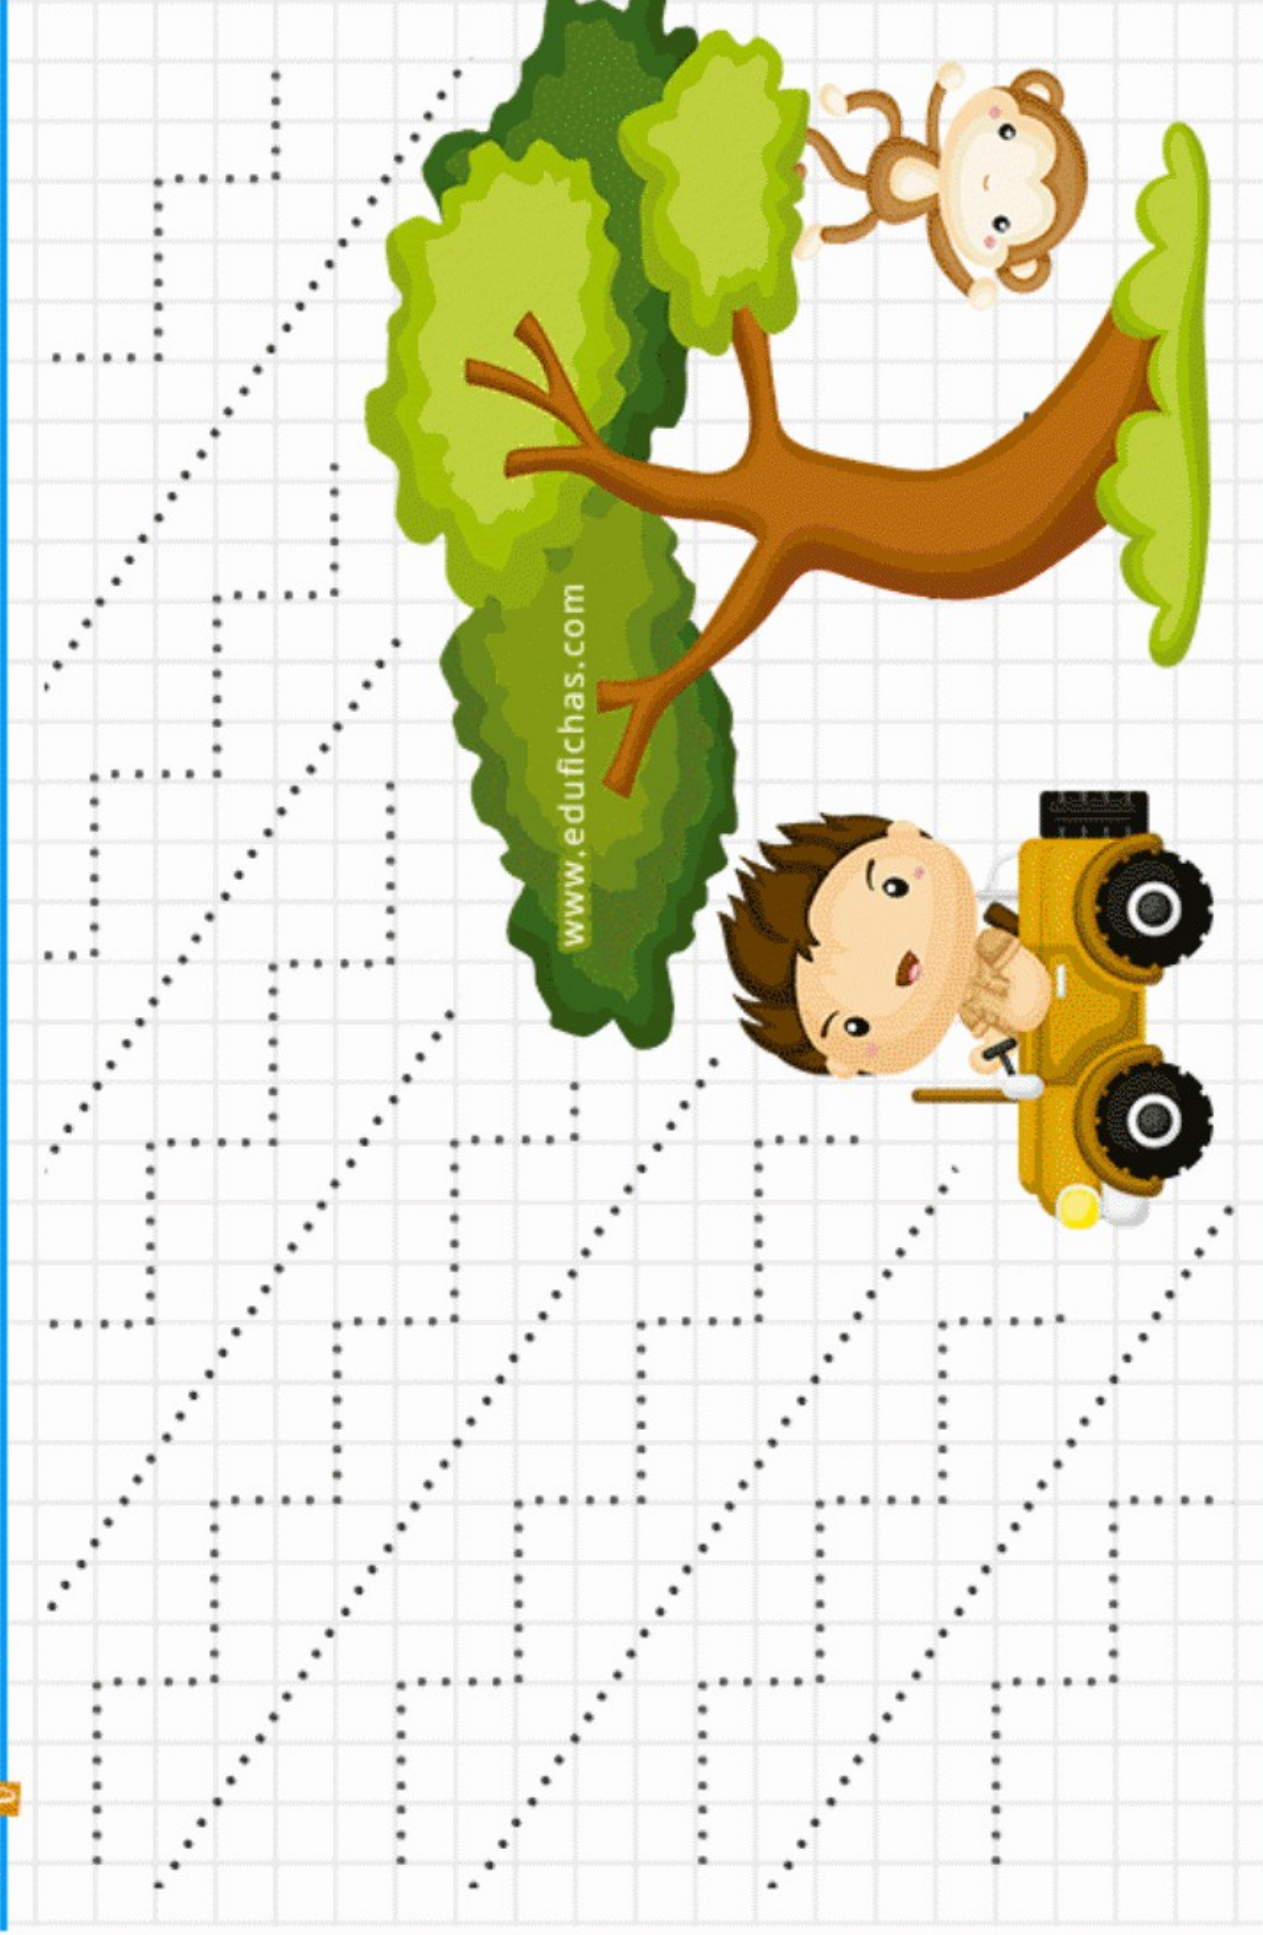

## GRAFOMOTRICIDAD - TRAZOS

.....

Grafomotricidad (tema: selva)

.....

.....  
Este cuaderno es gratuito, consigue más en [www.edufichas.com](http://www.edufichas.com)  
.....

*gracias*

www.edufichas.com

The illustration shows two cartoon zebras, one light brown and one light grey, facing each other. Three red hearts are positioned between them. The entire scene is set on a grid background with horizontal dotted lines for tracing practice.

www.edufichas.com

Nombre: ..... Fecha: ..... Curso: .....

The main area of the page is a large grid for tracing. It contains two rows of dotted uppercase letters: 'E', 'F', and 'L'. In the center of the grid is a cartoon illustration of a grey elephant with a pink nose, a trunk with black and white stripes, and a watermark 'edufichas.com' on its side. The grid lines are light grey, and the entire page is framed by a blue border.

www.edufichas.com

edufichas.com

edufichas.com

www.edufichas.com

A large grid for tracing practice. It contains two rows of dotted uppercase letters 'O' and 'o' for tracing. The grid is bounded by a blue line. At the bottom of the grid, there are two cartoon animals: a yellow tiger with black stripes on the left and a yellow lion with a brown mane on the right. The tiger is standing on its hind legs with its front paws raised. The lion is sitting down. The website address 'www.edufichas.com' is written vertically in the center of the grid.

www.edufichas.com

The page features a large grid for tracing. A dotted line starts at the top left and follows a wavy path across the grid. In the top right corner, there is a cartoon illustration of a yellow tiger wearing a brown hat, driving a yellow car. The tiger is smiling and looking forward. The car has a white bumper and black wheels. A palm tree with green leaves and brown coconuts is positioned behind the car. The text 'edufichas.com' is written in a light blue font across the tiger's face.