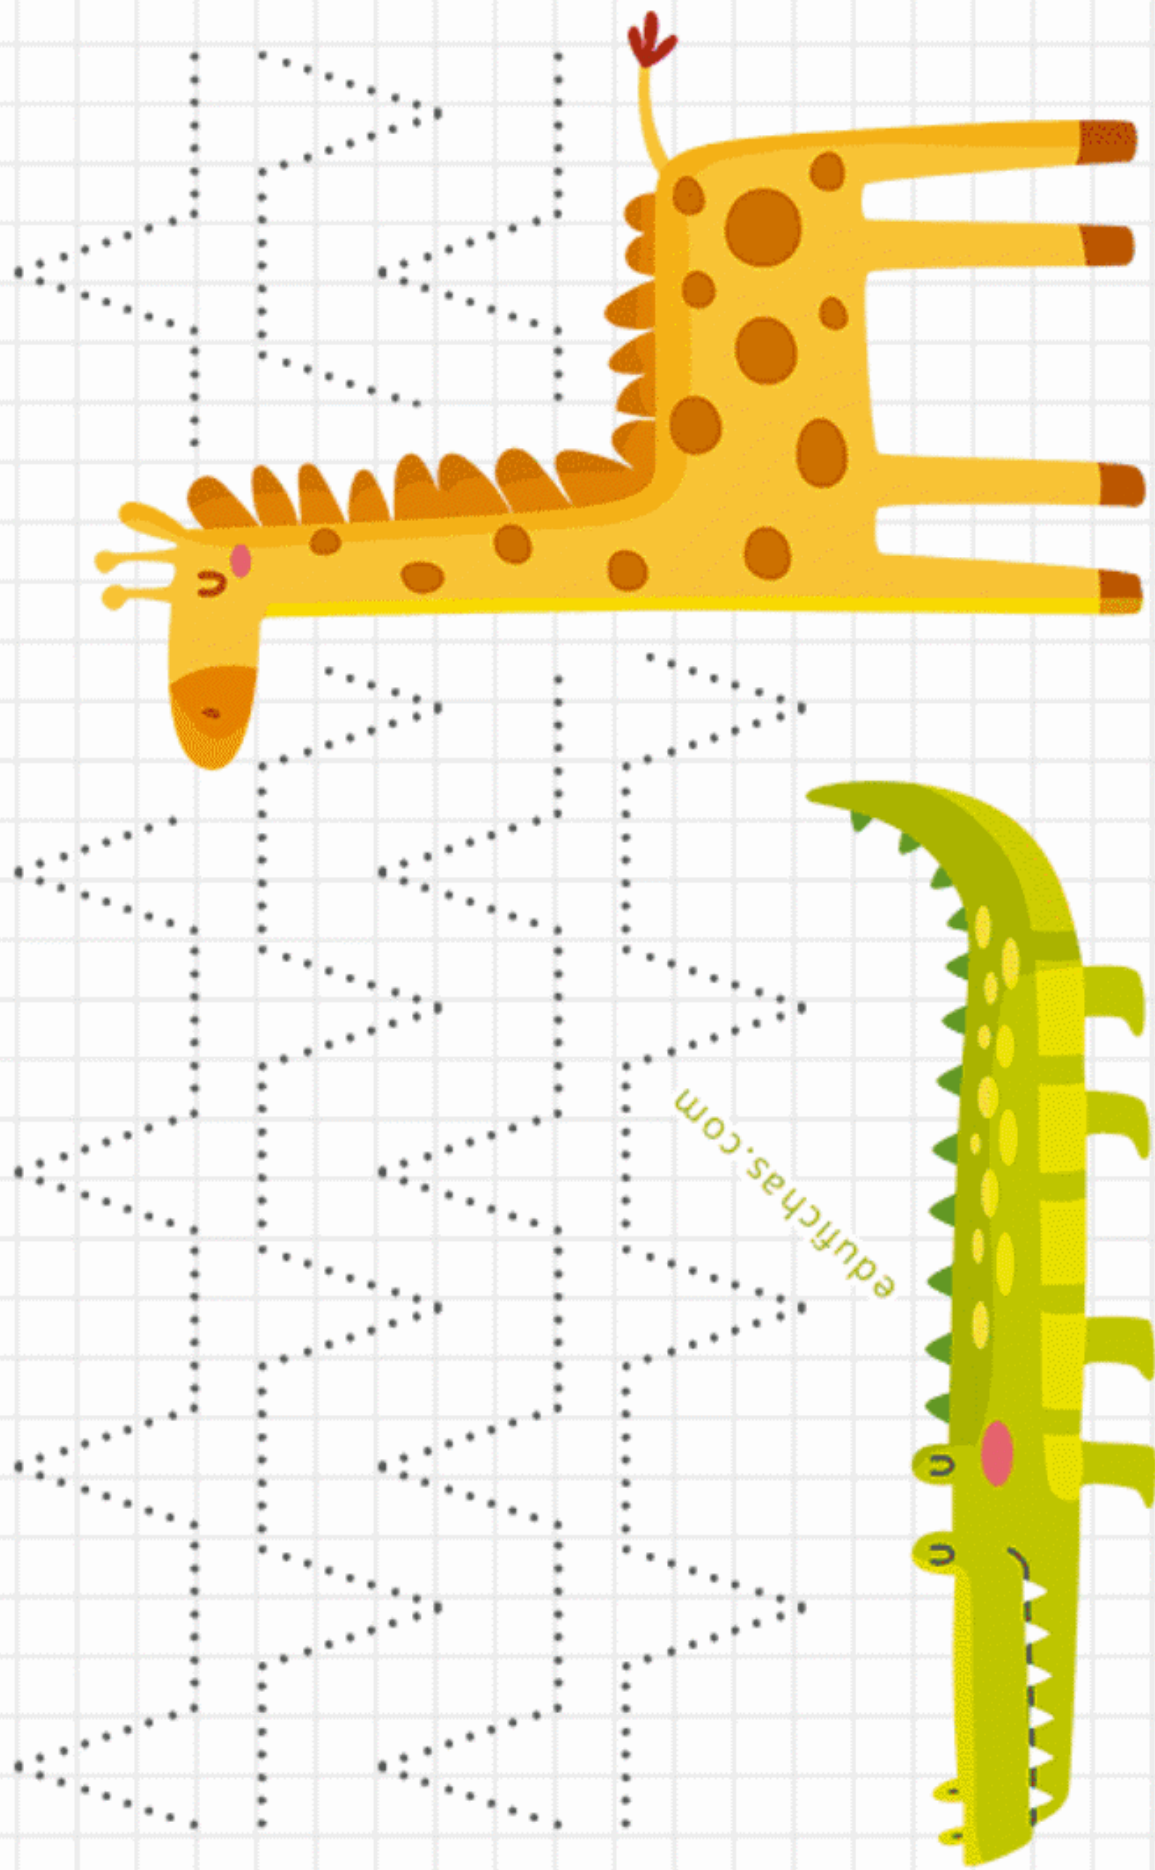

## GRAFOMOTRICIDAD - TRAZOS

.....

Grafomotricidad (tema: selva)

.....

.....  
Este cuaderno es gratuito, consigue más en [www.edufichas.com](http://www.edufichas.com)  
.....

*gracias*

www.edufichas.com

The illustration shows two cartoon zebras, one light brown and one light grey, facing each other. Three red hearts are positioned between them. The entire scene is set on a grid background with horizontal dotted lines for tracing practice.

www.edufichas.com

Nombre: ..... Fecha: ..... Curso: .....

The main area of the page is a large grid for tracing. It contains two rows of dotted uppercase letters: 'E', 'F', and 'L'. In the center of the grid is a cartoon illustration of a grey elephant with a pink nose, a trunk with black and white stripes, and a watermark 'edufichas.com' on its side. The grid lines are light grey, and the entire page is framed by a blue border.

www.edufichas.com

edufichas.com

edufichas.com

www.edufichas.com

A large grid for tracing practice. It contains two rows of dotted uppercase letters 'O' and 'o' for tracing. The grid is bounded by a blue line. At the bottom of the grid, there are two cartoon animals: a yellow tiger with black stripes on the left and a yellow lion with a brown mane on the right. The tiger is standing on its hind legs with its front paws raised. The lion is sitting down. The website address 'www.edufichas.com' is written vertically in the center of the grid.

www.edufichas.com

The page features a large grid for tracing. A dotted line starts at the top left and follows a wavy path across the grid. In the top right corner, there is a cartoon illustration of a yellow tiger wearing a brown hat, driving a yellow car. The tiger is smiling and looking forward. The car has a white bumper and black wheels. A palm tree with green leaves and brown coconuts is positioned behind the car. The text 'edufichas.com' is written in a light blue font across the tiger's face.