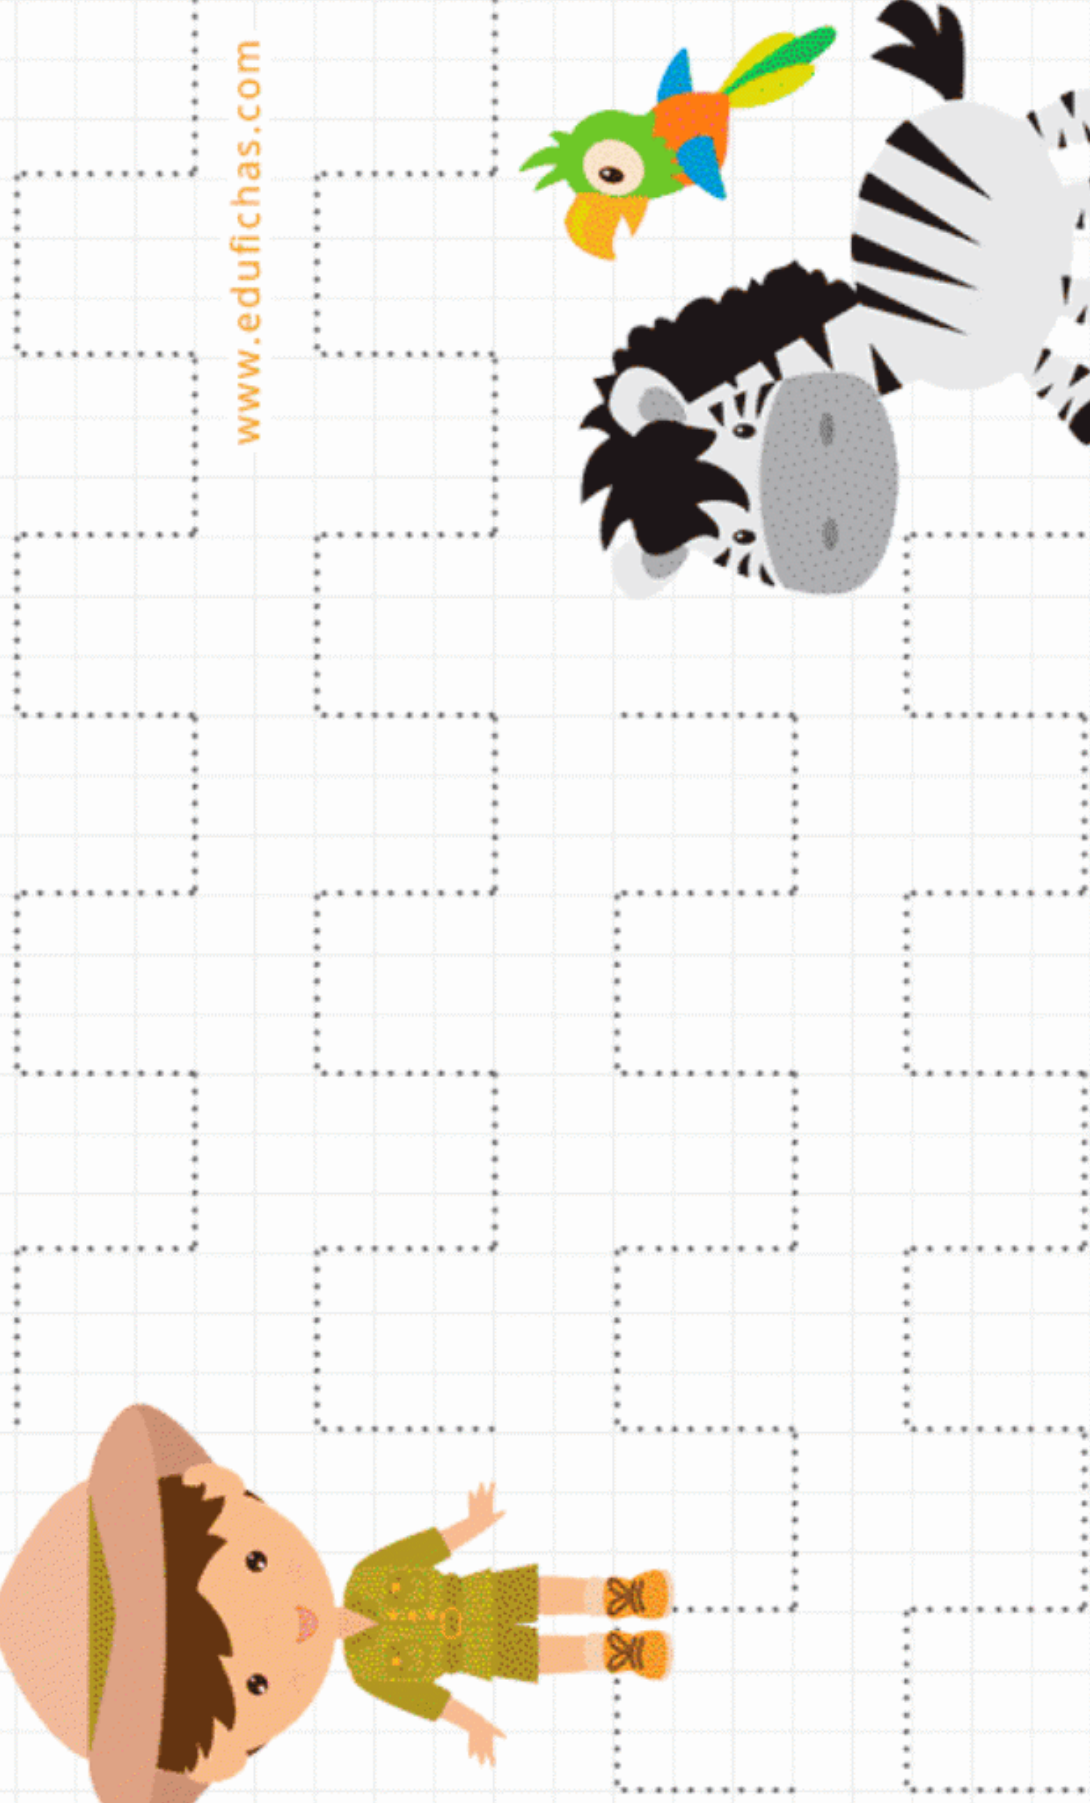

www.edufichas.com