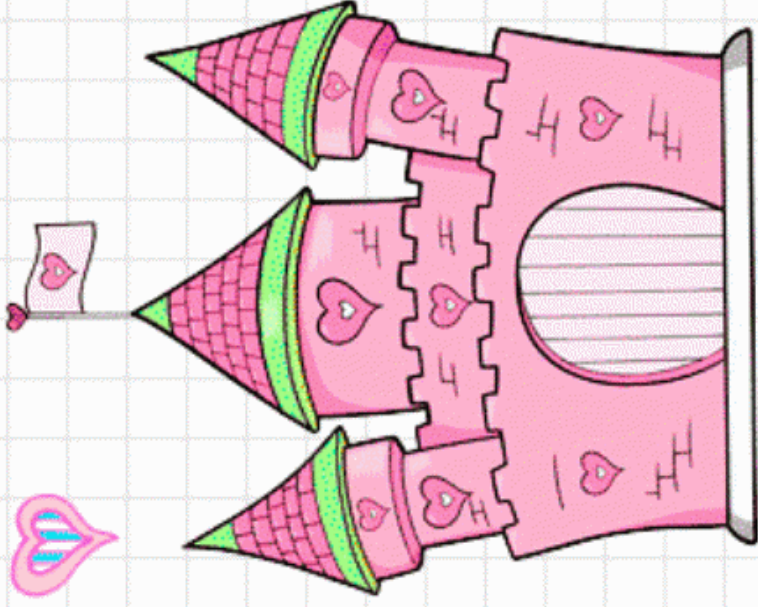

edufichas.com