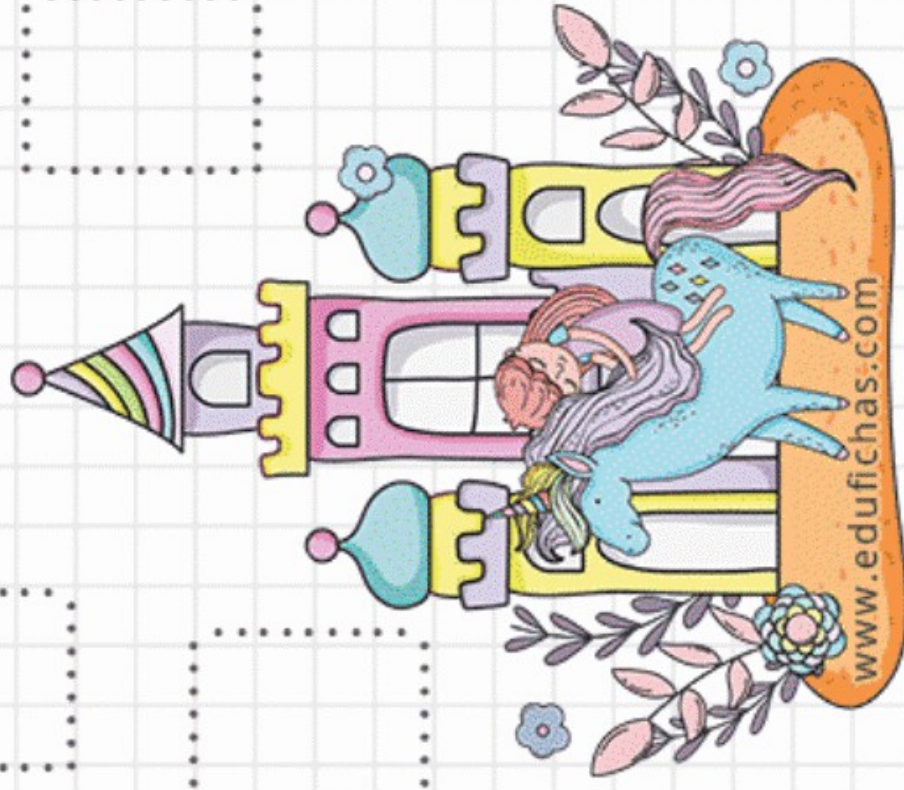

## GRAFOMOTRICIDAD - TRAZOS

.....

Grafomotricidad con dibujos de castillos

.....

.....  
Este cuaderno es gratuito, consigue más en [www.edufichas.com](http://www.edufichas.com)  
.....

*gracias*

The main area of the page is a large grid for tracing. The grid is composed of small squares. In the center of the grid is a colorful illustration of a girl with purple hair and a blue unicorn. The girl is wearing a green dress and is holding the unicorn's horn. The unicorn is green with a blue mane and a purple horn. They are standing on a purple base with yellow rectangular shapes. The background of the illustration is a light blue cloud with the text 'www.edufichas.com' written on it. The grid is filled with dotted lines forming the letters 'E', 'F', 'I', 'C', 'H', 'A', 'S' in a large, repeating pattern for tracing practice.

A large grid containing ten dotted uppercase letters 'E' for tracing. The letters are arranged in two rows of five. The top row contains five 'E's, and the bottom row contains five 'E's.

A large grid for tracing the letter 'Z'. The grid is 10 columns wide and 10 rows high. The letter 'Z' is drawn with dotted lines, forming a zigzag pattern across the grid. In the bottom right corner of the grid, there is a colorful illustration of a castle with three towers and a green dinosaur with a purple spine. A yellow banner with the text 'edufichas.com' is draped across the scene.

The central illustration depicts a whimsical scene within an oval frame. A white unicorn with a pink mane and tail, and three stars on its forehead, stands on a green patch of grass. Behind it is a yellow castle with three towers, each topped with a red, zig-zag patterned conical roof. A vibrant rainbow with bands of red, orange, yellow, green, blue, and purple arches over the scene. The website address 'edufichas.com' is written in white at the bottom of the oval. The entire grid is filled with dotted lines forming a large, stylized letter 'S' for tracing practice.