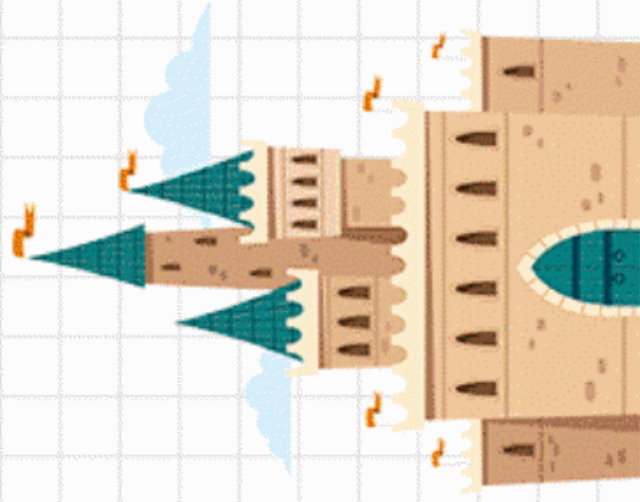

Re

re

re

Re

re

re

re

edufichas.com

Re

Re