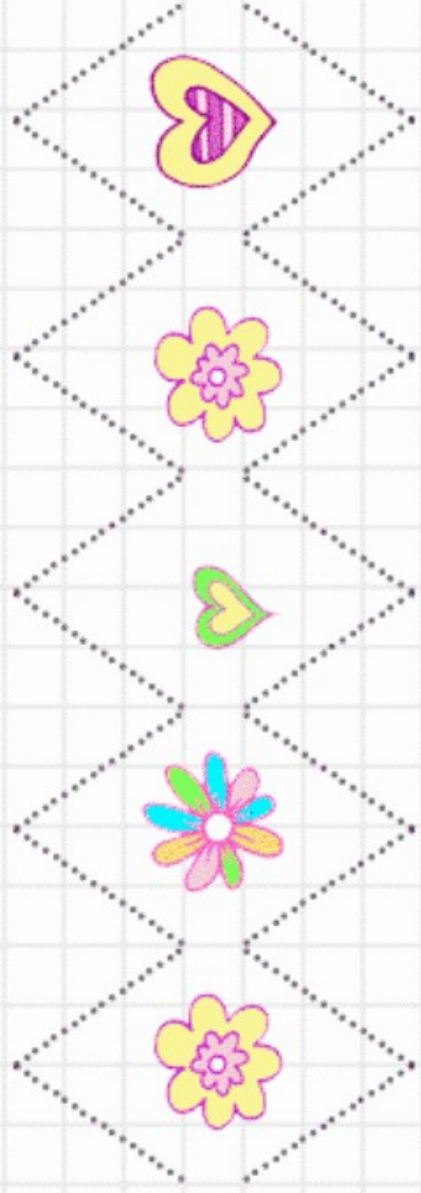

edufichas.com